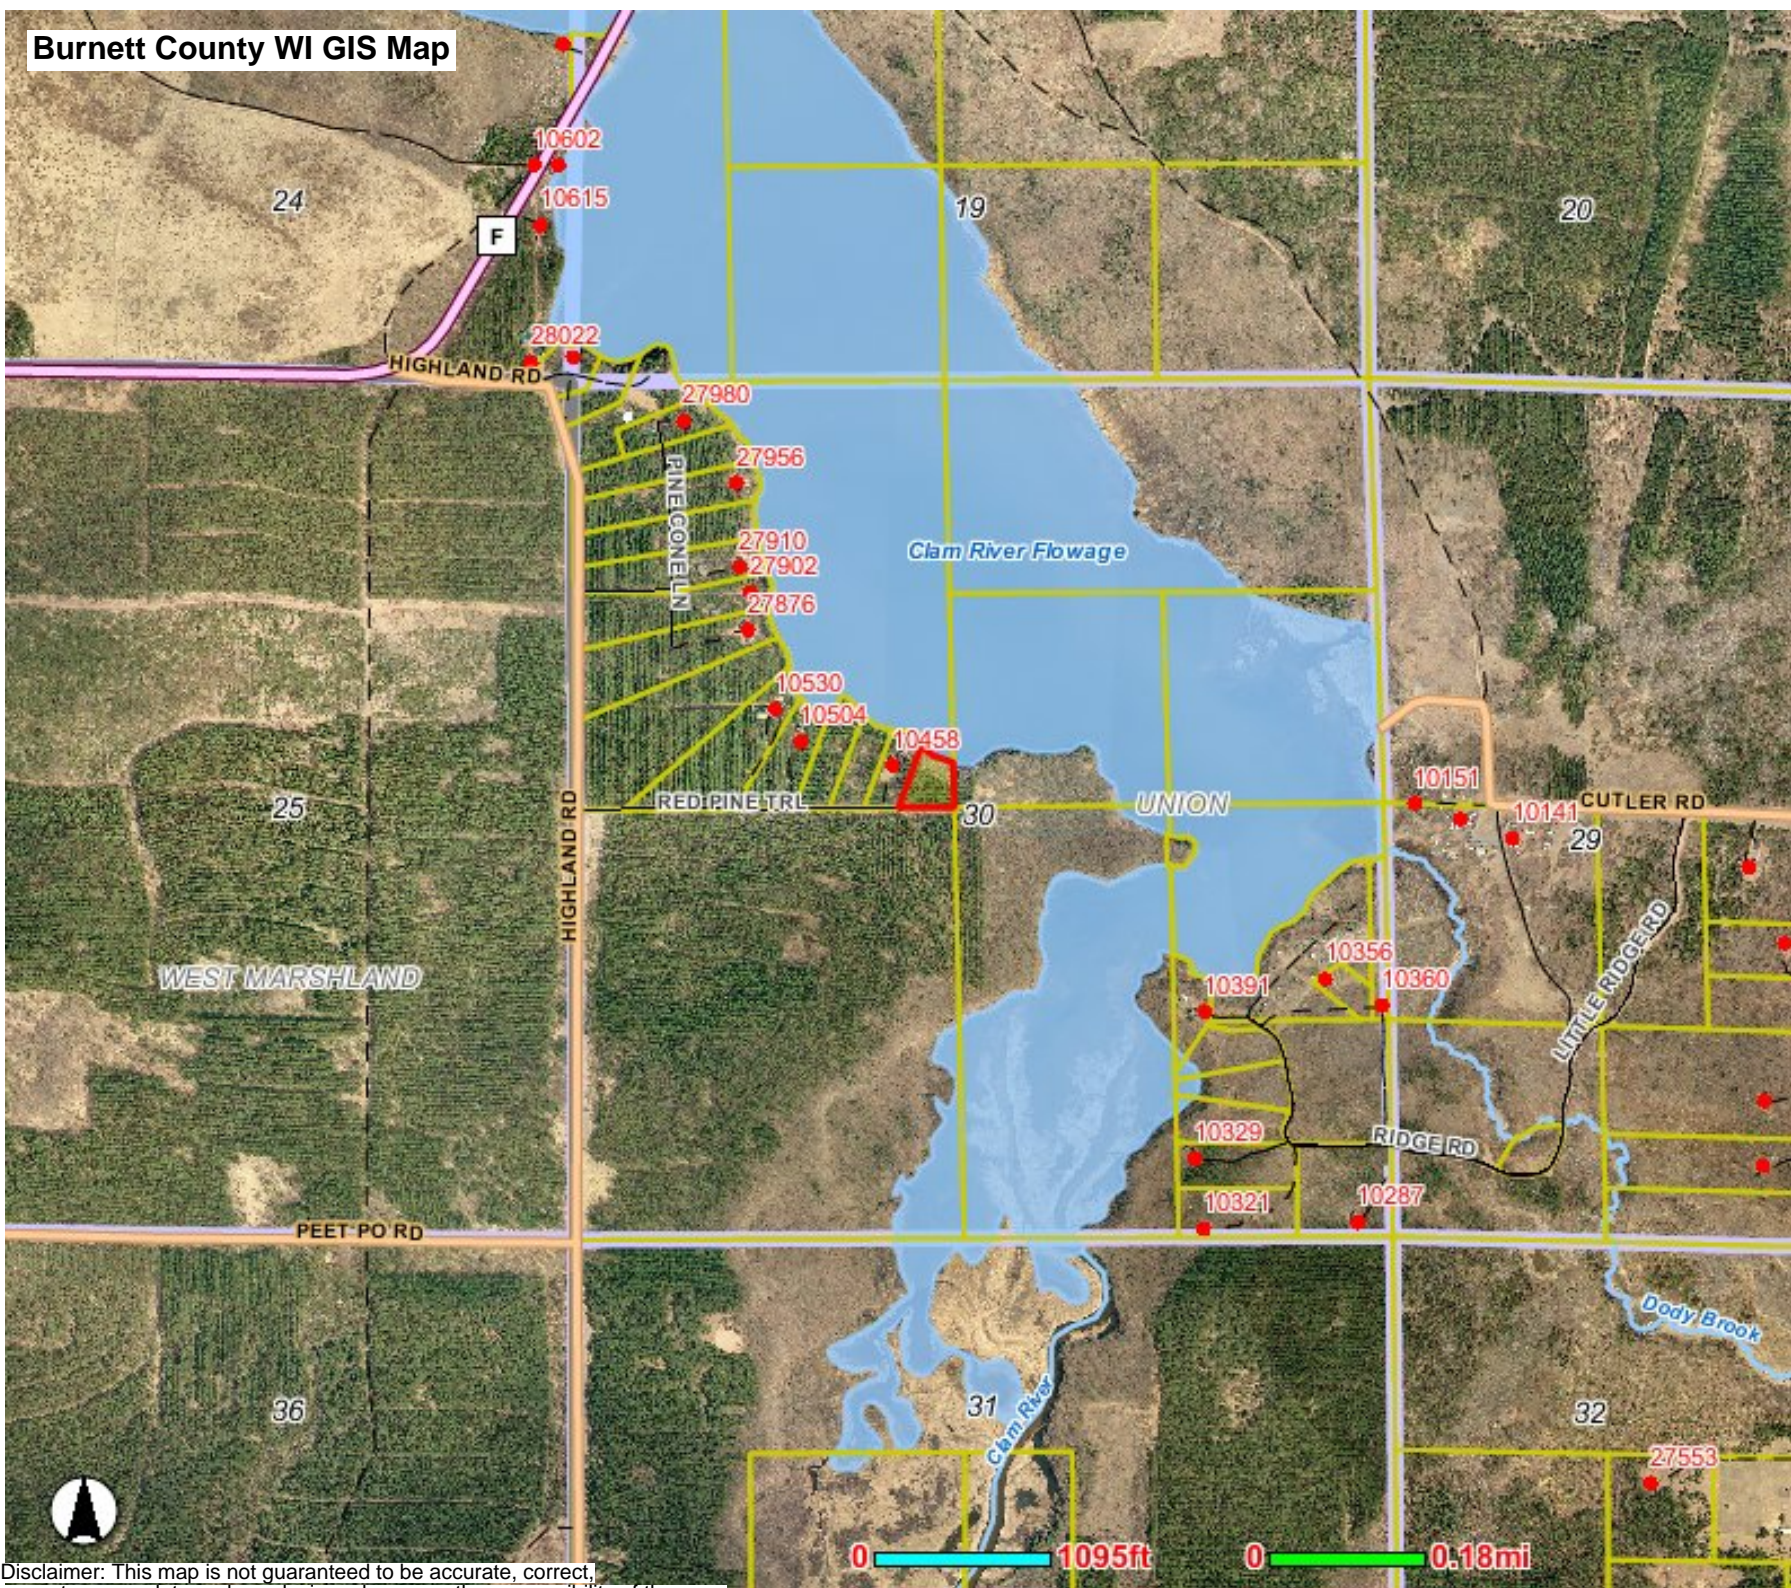

Burnett County WI GIS Map

Disclaimer: This map is not guaranteed to be accurate, correct, current, or complete and conclusions drawn are the responsibility of the user.